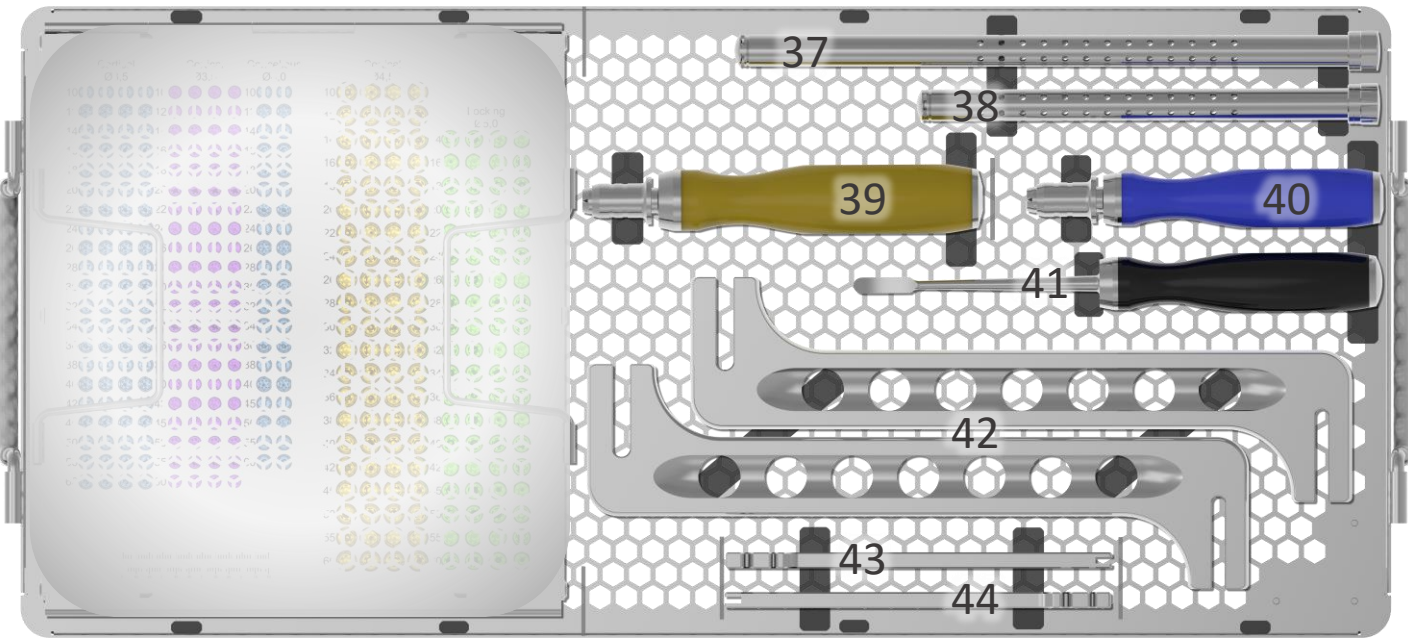

Metaphyseal Full Set

N#	REF	DESC	QTY

	09.50.10.00230	Dispenser for K-Wire 230mm	1

37

	17.02.01.20230	Kirschner Wire, SS, Trocar/Round, Ø2.0 x 230mm	10

38

	09.50.10.00150	Dispenser for K-Wire 150mm	1

	17.02.03.16150	Kirschner Wire, SS, Threaded Tip, Ø1.6 x 150mm	10

39

	09.04.04.15020	Handle, Cannulated, AO Coupling, 150mm, Yellow	1