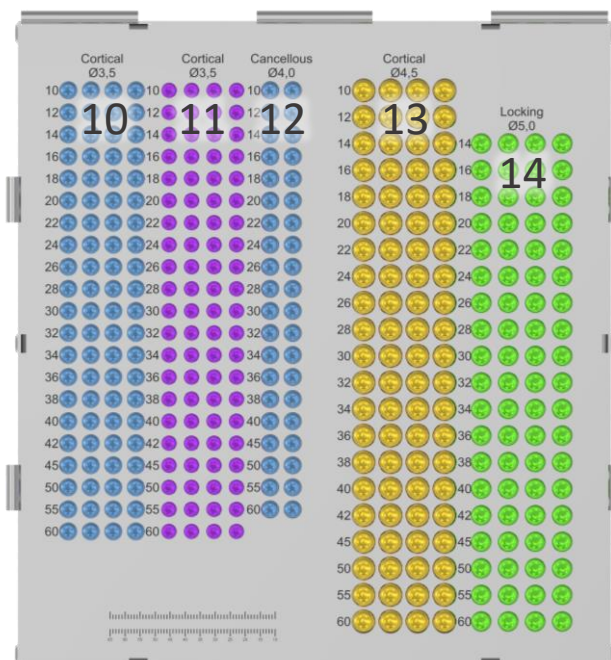

N#	REF	DESC	QTY
12	15.08.01.40028	Cancellous Screw, Fully Threaded, Ti, Ø4,0 x 28mm Torx	2
	15.08.01.40030	Cancellous Screw, Fully Threaded, Ti, Ø4,0 x 30mm Torx	2
	15.08.01.40032	Cancellous Screw, Fully Threaded, Ti, Ø4,0 x 32mm Torx	2
	15.08.01.40034	Cancellous Screw, Fully Threaded, Ti, Ø4,0 x 34mm Torx	2
	15.08.01.40036	Cancellous Screw, Fully Threaded, Ti, Ø4,0 x 36mm Torx	2
	15.08.01.40038	Cancellous Screw, Fully Threaded, Ti, Ø4,0 x 38mm Torx	2
	15.08.01.40040	Cancellous Screw, Fully Threaded, Ti, Ø4,0 x 40mm Torx	2
	15.08.01.40045	Cancellous Screw, Fully Threaded, Ti, Ø4,0 x 45mm Torx	2
	15.08.01.40050	Cancellous Screw, Fully Threaded, Ti, Ø4,0 x 50mm Torx	2
	15.08.01.40055	Cancellous Screw, Fully Threaded, Ti, Ø4,0 x 55mm Torx	2
15.08.01.40060	Cancellous Screw, Fully Threaded, Ti, Ø4,0 x 60mm Torx	2	
13	15.04.01.45010	Cortical Screw, Ti, Ø4,5 x 10mm Torx	4
	15.04.01.45012	Cortical Screw, Ti, Ø4,5 x 12mm Torx	4
	15.04.01.45014	Cortical Screw, Ti, Ø4,5 x 14mm Torx	4
	15.04.01.45016	Cortical Screw, Ti, Ø4,5 x 16mm Torx	4
	15.04.01.45018	Cortical Screw, Ti, Ø4,5 x 18mm Torx	4
	15.04.01.45020	Cortical Screw, Ti, Ø4,5 x 20mm Torx	4
	15.04.01.45022	Cortical Screw, Ti, Ø4,5 x 22mm Torx	4
	15.04.01.45024	Cortical Screw, Ti, Ø4,5 x 24mm Torx	4
	15.04.01.45026	Cortical Screw, Ti, Ø4,5 x 26mm Torx	4
	15.04.01.45028	Cortical Screw, Ti, Ø4,5 x 28mm Torx	4
	15.04.01.45030	Cortical Screw, Ti, Ø4,5 x 30mm Torx	4
	15.04.01.45032	Cortical Screw, Ti, Ø4,5 x 32mm Torx	4
	15.04.01.45034	Cortical Screw, Ti, Ø4,5 x 34mm Torx	4
	15.04.01.45036	Cortical Screw, Ti, Ø4,5 x 36mm Torx	4
	15.04.01.45038	Cortical Screw, Ti, Ø4,5 x 38mm Torx	4
	15.04.01.45040	Cortical Screw, Ti, Ø4,5 x 40mm Torx	4
14	15.04.01.45042	Cortical Screw, Ti, Ø4,5 x 42mm Torx	4
	15.04.01.45045	Cortical Screw, Ti, Ø4,5 x 45mm Torx	4
	15.04.01.45050	Cortical Screw, Ti, Ø4,5 x 50mm Torx	4
	15.04.01.45055	Cortical Screw, Ti, Ø4,5 x 55mm Torx	4
	15.04.01.45060	Cortical Screw, Ti, Ø4,5 x 60mm Torx	4
	15.14.01.50014	Locking Screw, Ti, Ø5,0 x 14mm Torx	4
	15.14.01.50016	Locking Screw, Ti, Ø5,0 x 16mm Torx	4
	15.14.01.50018	Locking Screw, Ti, Ø5,0 x 18mm Torx	4
	15.14.01.50020	Locking Screw, Ti, Ø5,0 x 20mm Torx	4
	15.14.01.50022	Locking Screw, Ti, Ø5,0 x 22mm Torx	4
	15.14.01.50024	Locking Screw, Ti, Ø5,0 x 24mm Torx	4
	15.14.01.50026	Locking Screw, Ti, Ø5,0 x 26mm Torx	4
	15.14.01.50028	Locking Screw, Ti, Ø5,0 x 28mm Torx	4
	15.14.01.50030	Locking Screw, Ti, Ø5,0 x 30mm Torx	4
	15.14.01.50032	Locking Screw, Ti, Ø5,0 x 32mm Torx	4
	15.14.01.50034	Locking Screw, Ti, Ø5,0 x 34mm Torx	4
15.14.01.50036	Locking Screw, Ti, Ø5,0 x 36mm Torx	4	
15.14.01.50038	Locking Screw, Ti, Ø5,0 x 38mm Torx	4	
15.14.01.50040	Locking Screw, Ti, Ø5,0 x 40mm Torx	4	
15.14.01.50042	Locking Screw, Ti, Ø5,0 x 42mm Torx	4	
15.14.01.50045	Locking Screw, Ti, Ø5,0 x 45mm Torx	4	
15.14.01.50050	Locking Screw, Ti, Ø5,0 x 50mm Torx	4	
15.14.01.50055	Locking Screw, Ti, Ø5,0 x 55mm Torx	4	
15.14.01.50060	Locking Screw, Ti, Ø5,0 x 60mm Torx	4