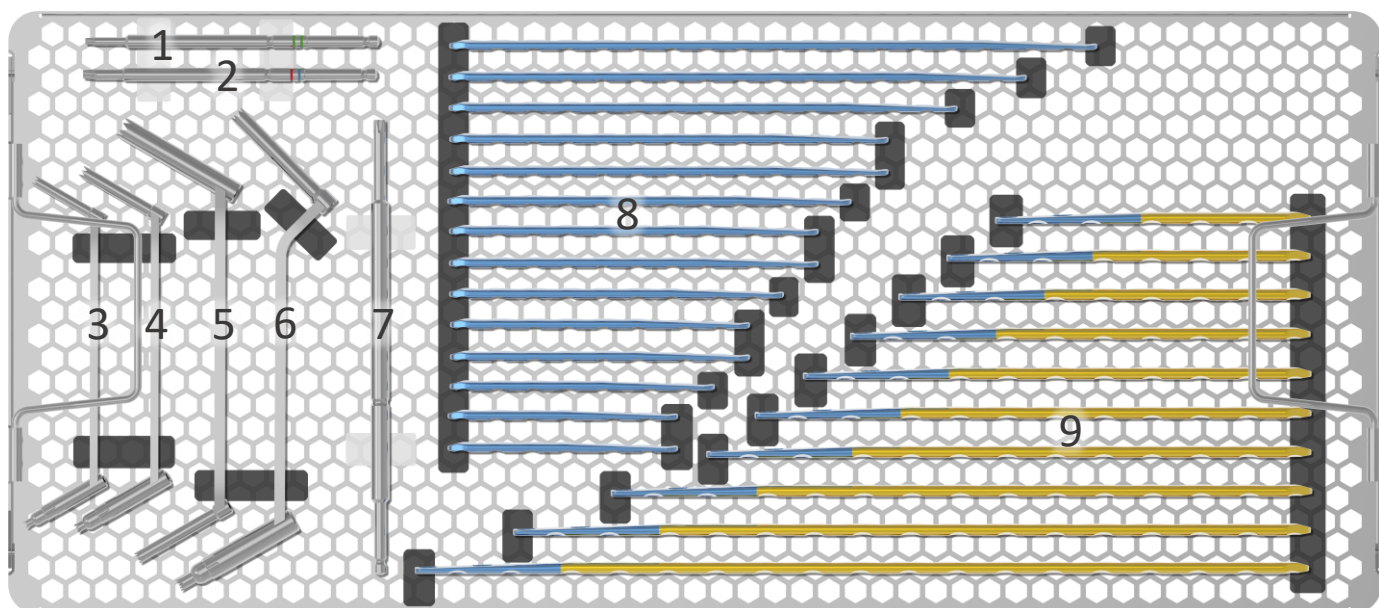

09.50.06.00158

09.50.08.00105

Metaphyseal Full Set 3,5 / 4,5

Metaphyseal Full Set

	N#	REF	DESC	QTY
	1	09.07.05.08113	Shaft Screwdriver, Torx-8, 110mm, AO Coupling, Barrel Ø5.0mm, Green Code	2
	2	09.07.05.15117	Shaft Screwdriver, Torx-15, 110mm, AO Coupling, Barrel Ø5.0mm, Blue-Red Code	2
	3	09.05.00.27000	Drill Guide, Ø2.7/Ø2.0mm, Universal	1
	4	09.05.00.35000	Drill Guide, Ø3.5/Ø2.5mm, Universal	1
	5	09.05.02.65320	Drill Guide, Ø6.5/Ø3.2mm, Double	1
	6	09.05.00.45000	Drill Guide, Ø4.5/Ø3.2mm, Universal	1
	7	09.07.05.25170	Shaft Screwdriver, Torx-25, 170mm, AO Coupling, Barrel Ø7.0mm	2