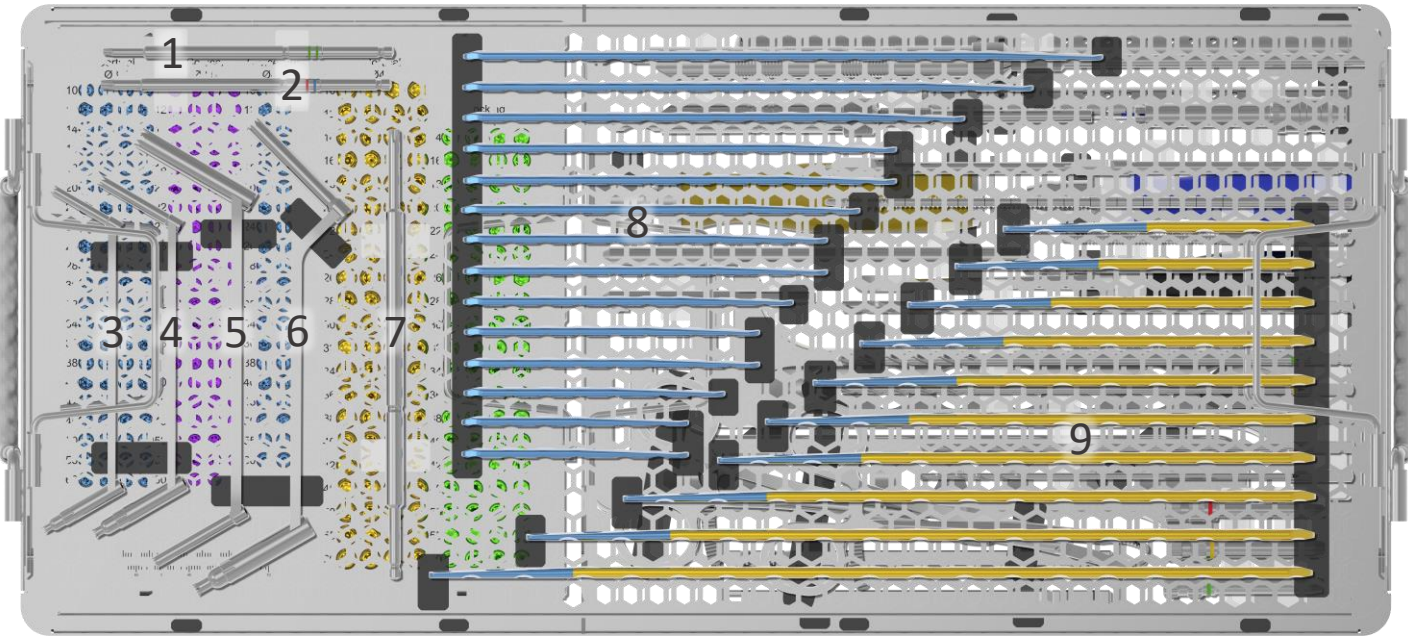

09.50.06.00158

09.50.08.00105

Metaphyseal Full Set 3,5 / 4,5

Metaphyseal Full Set

	N#	REF	DESC	QTY
	1	09.07.05.08113	Shaft Screwdriver, Torx-8, 110mm, AO Coupling, Barrel Ø5.0mm, Green Code	2
	2	09.07.05.15117	Shaft Screwdriver, Torx-15, 110mm, AO Coupling, Barrel Ø5.0mm, Blue-Red Code	2
	3	09.05.00.27000	Drill Guide, Ø2.7/Ø2.0mm, Universal	1
	4	09.05.00.35000	Drill Guide, Ø3.5/Ø2.5mm, Universal	1
	5	09.05.02.65320	Drill Guide, Ø6.5/Ø3.2mm, Double	1
	6	09.05.00.45000	Drill Guide, Ø4.5/Ø3.2mm, Universal	1
	7	09.07.05.25170	Shaft Screwdriver, Torx-25, 170mm, AO Coupling, Barrel Ø7.0mm	2