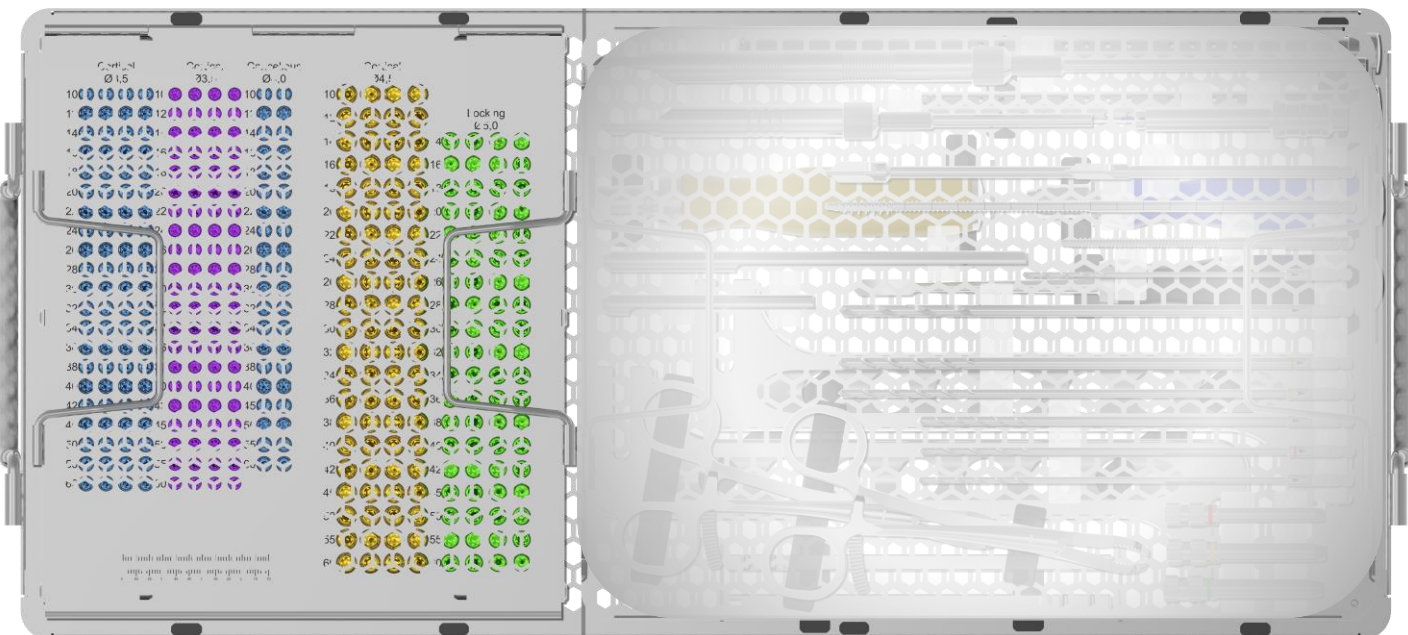

Metaphyseal Full Set

N#	REF	DESC	QTY
10	15.04.01.35010	Cortical Screw, Ti, Ø3,5 x 10mm Torx	4
	15.04.01.35012	Cortical Screw, Ti, Ø3,5 x 12mm Torx	4
	15.04.01.35014	Cortical Screw, Ti, Ø3,5 x 14mm Torx	4
	15.04.01.35016	Cortical Screw, Ti, Ø3,5 x 16mm Torx	4
	15.04.01.35018	Cortical Screw, Ti, Ø3,5 x 18mm Torx	4
	15.04.01.35020	Cortical Screw, Ti, Ø3,5 x 20mm Torx	4
	15.04.01.35022	Cortical Screw, Ti, Ø3,5 x 22mm Torx	4
	15.04.01.35024	Cortical Screw, Ti, Ø3,5 x 24mm Torx	4
	15.04.01.35026	Cortical Screw, Ti, Ø3,5 x 26mm Torx	4
	15.04.01.35028	Cortical Screw, Ti, Ø3,5 x 28mm Torx	4
	15.04.01.35030	Cortical Screw, Ti, Ø3,5 x 30mm Torx	4
	15.04.01.35032	Cortical Screw, Ti, Ø3,5 x 32mm Torx	4
	15.04.01.35034	Cortical Screw, Ti, Ø3,5 x 34mm Torx	4
	15.04.01.35036	Cortical Screw, Ti, Ø3,5 x 36mm Torx	4
	15.04.01.35038	Cortical Screw, Ti, Ø3,5 x 38mm Torx	4
	15.04.01.35040	Cortical Screw, Ti, Ø3,5 x 40mm Torx	4
	15.04.01.35042	Cortical Screw, Ti, Ø3,5 x 42mm Torx	4
	15.04.01.35045	Cortical Screw, Ti, Ø3,5 x 45mm Torx	4
	15.04.01.35050	Cortical Screw, Ti, Ø3,5 x 50mm Torx	4
15.04.01.35055	Cortical Screw, Ti, Ø3,5 x 55mm Torx	4	
15.04.01.35060	Cortical Screw, Ti, Ø3,5 x 60mm Torx	4	
11	15.14.01.35010	Locking Screw, Ti, Ø3,5 x 10mm Torx	4
	15.14.01.35012	Locking Screw, Ti, Ø3,5 x 12mm Torx	4
	15.14.01.35014	Locking Screw, Ti, Ø3,5 x 14mm Torx	4
	15.14.01.35016	Locking Screw, Ti, Ø3,5 x 16mm Torx	4
	15.14.01.35018	Locking Screw, Ti, Ø3,5 x 18mm Torx	4
	15.14.01.35020	Locking Screw, Ti, Ø3,5 x 20mm Torx	4
	15.14.01.35022	Locking Screw, Ti, Ø3,5 x 22mm Torx	4
	15.14.01.35024	Locking Screw, Ti, Ø3,5 x 24mm Torx	4
	15.14.01.35026	Locking Screw, Ti, Ø3,5 x 26mm Torx	4
	15.14.01.35028	Locking Screw, Ti, Ø3,5 x 28mm Torx	4
	15.14.01.35030	Locking Screw, Ti, Ø3,5 x 30mm Torx	4
	15.14.01.35034	Locking Screw, Ti, Ø3,5 x 34mm Torx	4
	15.14.01.35036	Locking Screw, Ti, Ø3,5 x 36mm Torx	4
	15.14.01.35038	Locking Screw, Ti, Ø3,5 x 38mm Torx	4
	15.14.01.35040	Locking Screw, Ti, Ø3,5 x 40mm Torx	4
	15.14.01.35042	Locking Screw, Ti, Ø3,5 x 42mm Torx	4
15.14.01.35045	Locking Screw, Ti, Ø3,5 x 45mm Torx	4	
15.14.01.35050	Locking Screw, Ti, Ø3,5 x 50mm Torx	4	
15.14.01.35055	Locking Screw, Ti, Ø3,5 x 55mm Torx	4	
15.14.01.35060	Locking Screw, Ti, Ø3,5 x 60mm Torx	4	
12	15.08.01.40010	Cancellous Screw, Fully Threaded, Ti, Ø4,0 x 10mm Torx	2
	15.08.01.40012	Cancellous Screw, Fully Threaded, Ti, Ø4,0 x 12mm Torx	2
	15.08.01.40014	Cancellous Screw, Fully Threaded, Ti, Ø4,0 x 14mm Torx	2
	15.08.01.40016	Cancellous Screw, Fully Threaded, Ti, Ø4,0 x 16mm Torx	2
	15.08.01.40018	Cancellous Screw, Fully Threaded, Ti, Ø4,0 x 18mm Torx	2
	15.08.01.40020	Cancellous Screw, Fully Threaded, Ti, Ø4,0 x 20mm Torx	2
	15.08.01.40022	Cancellous Screw, Fully Threaded, Ti, Ø4,0 x 22mm Torx	2
	15.08.01.40024	Cancellous Screw, Fully Threaded, Ti, Ø4,0 x 24mm Torx	2
15.08.01.40026	Cancellous Screw, Fully Threaded, Ti, Ø4,0 x 26mm Torx	2