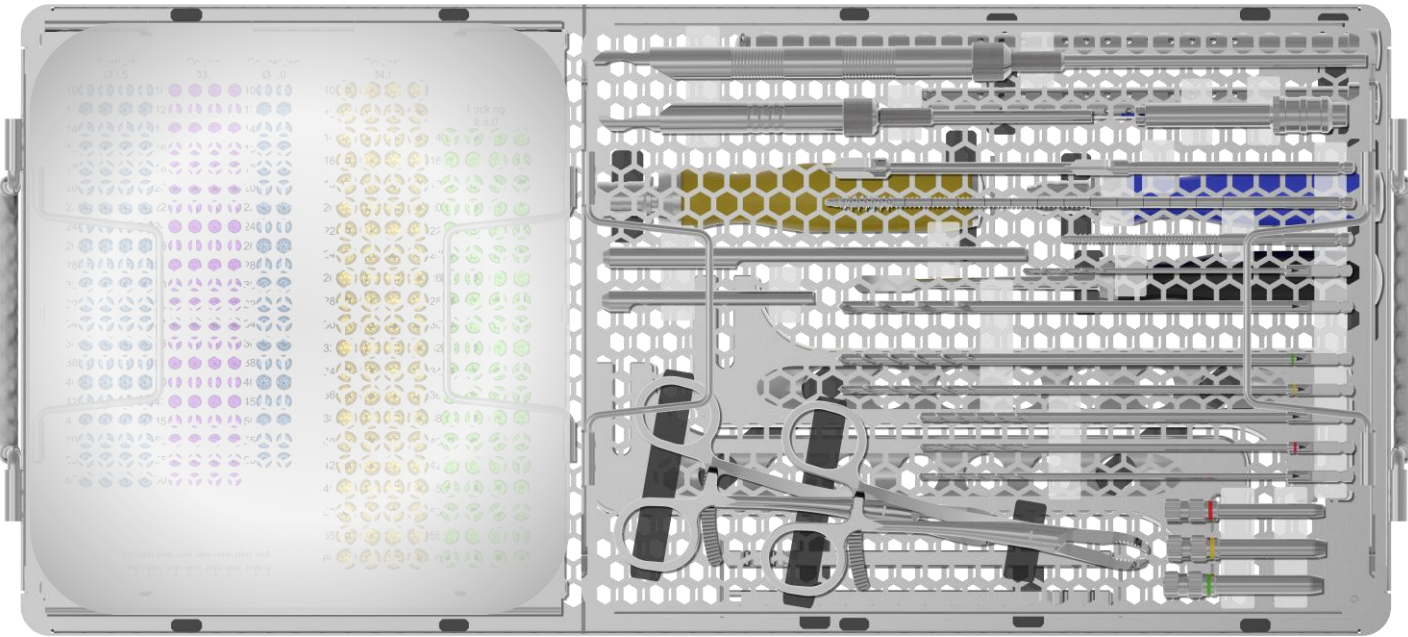

Metaphyseal Full Set

	N#	REF	DESC	QTY
	15	09.08.01.00120	Depth Gauge, 120mm	1
	16	09.08.01.00060	Depth Gauge, 60mm	1
	17	09.06.04.27350	Holding Sleeve, Ø2.7/3.5mm	1
	18	09.02.01.45000	Countersink, Ø4.5 - 6.5mm, AO Coupling	1
	19	09.02.01.35000	Countersink, Ø3.5 - 4.0mm, AO Coupling	1
	20	09.03.02.65000	Tap, Cancellous, Ø6.5 x 2.75mm, AO Coupling	1
	21	09.03.01.45000	Tap, Cortex, Ø4.5 x 1.75mm, AO Coupling	1
	22	09.03.01.35000	Tap, Cortex, Ø3.5 x 1.25mm, AO Coupling	1
	23	09.03.02.40000	Tap, Cancellous, Ø4.0 x 1.75mm, AO Coupling	1
	24	09.08.02.20090	Gauge 90mm, Direct Measuring, for Wire 230mm, Ø up to 2.0mm	1
	25	09.01.01.20125	Drill Bit, Ø2.0 x 125mm, twist length 30 mm, AO Coupling	2