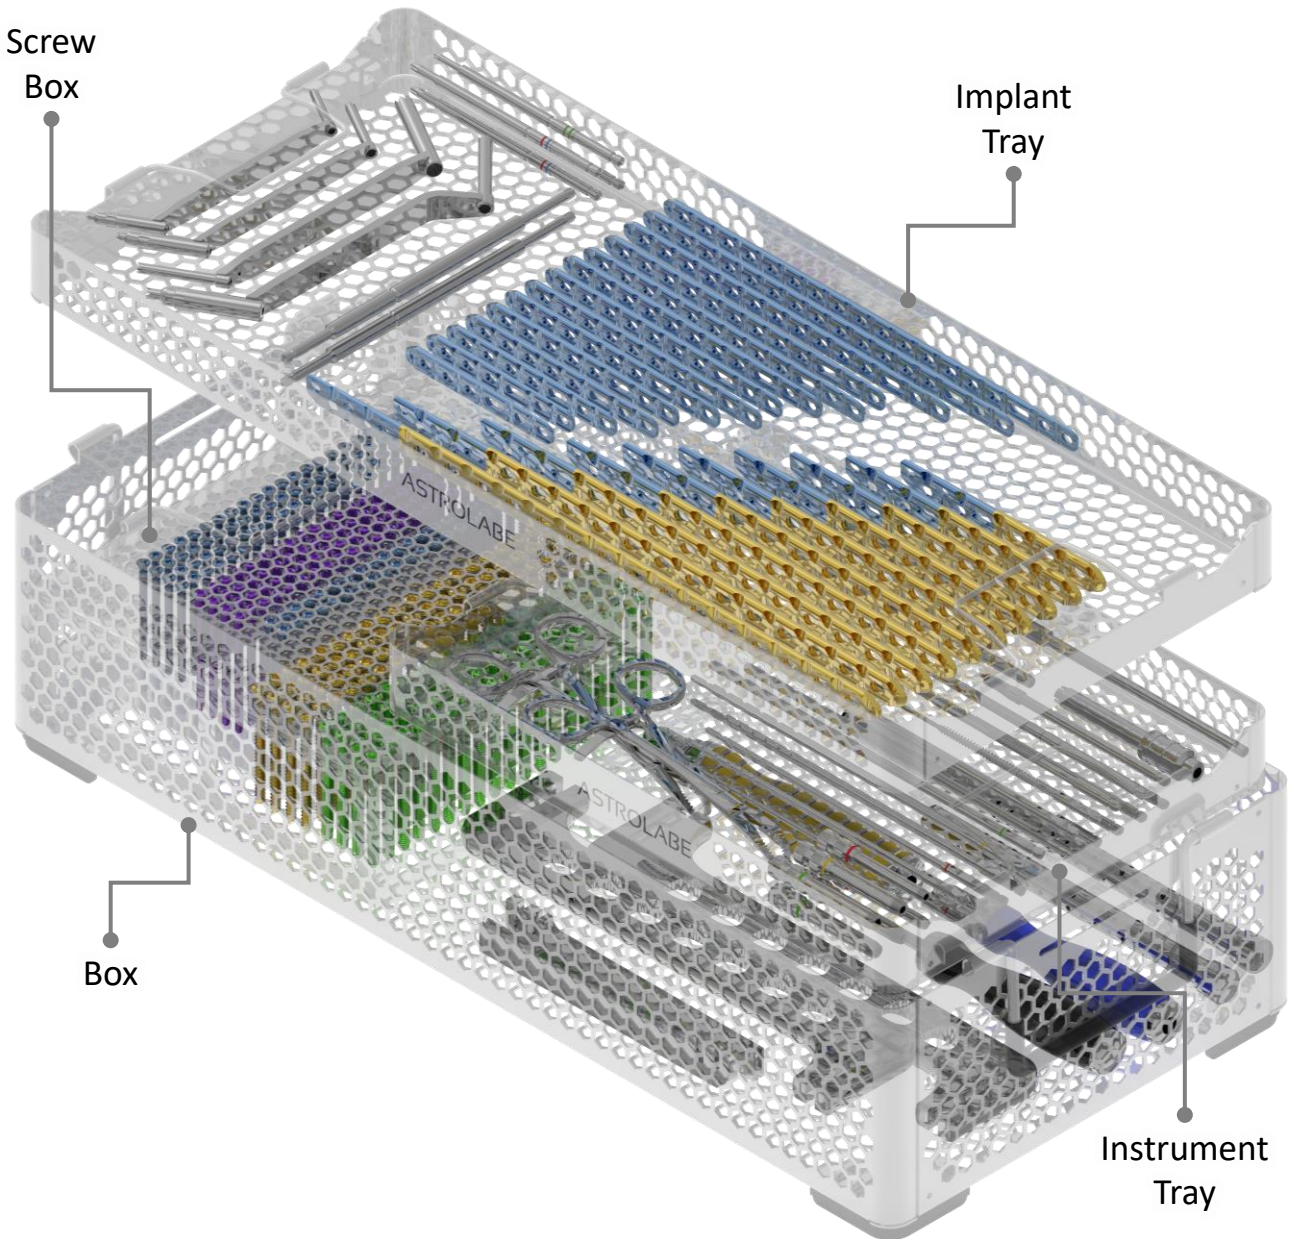

Astrolabe

LIFE AND MOBILITY

Box Components

Metaphyseal Full Set

Box Components Kit

09.50.03.00136

Component Trays & Screw Box

09.50.06.00157

09.50.06.00158

09.50.08.00105

Metaphyseal Full Set 3,5 / 4,5

Metaphyseal Full Set

	N#	REF	DESC	QTY
	1	09.07.05.08113	Shaft Screwdriver, Torx-8, 110mm, AO Coupling, Barrel Ø5.0mm, Green Code	2
	2	09.07.05.15117	Shaft Screwdriver, Torx-15, 110mm, AO Coupling, Barrel Ø5.0mm, Blue-Red Code	2
	3	09.05.00.27000	Drill Guide, Ø2.7/Ø2.0mm, Universal	1
	4	09.05.00.35000	Drill Guide, Ø3.5/Ø2.5mm, Universal	1
	5	09.05.02.65320	Drill Guide, Ø6.5/Ø3.2mm, Double	1
	6	09.05.00.45000	Drill Guide, Ø4.5/Ø3.2mm, Universal	1
	7	09.07.05.25170	Shaft Screwdriver, Torx-25, 170mm, AO Coupling, Barrel Ø7.0mm	2