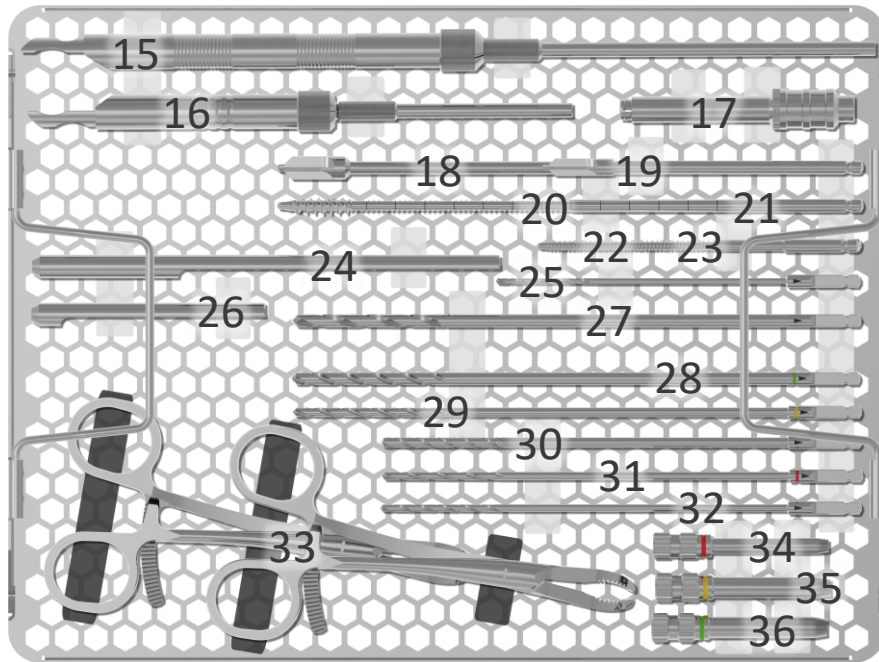

N#	REF	DESC	QTY
	26	09.08.02.16060	Gauge 60mm, Direct Measuring, for Wire 150mm, Ø up to 1.6mm	1
	27	09.01.01.45195	Drill Bit, Ø4.5 x 195mm, twist length 50mm, AO Coupling	2
	28	09.01.14.43195	Drill Bit, Ø4.3 x 195mm, twist length 50mm, AO Coupling, Green Code	2
	29	09.01.14.32195	Drill Bit, Ø3.2 x 195mm, twist length 50mm, AO Coupling, Yellow Code	2
	30	09.01.01.35165	Drill Bit, Ø3.5 x 165mm, twist length 40mm, AO Coupling (Shaft Screw)	2
	31	09.01.14.28165	Drill Bit, Ø2.8 x 165mm, twist length 40mm, AO Coupling, Red Code	2
	32	09.01.01.25165	Drill Bit, Ø2.5 x 165mm, twist length 40mm, AO Coupling	2
	33	09.10.04.01145	Reduction Forceps, Serrated Jaw, Ratchet, 145mm	2
	34	09.05.05.28000	Drill Guide, Ø2.8mm, Threaded	2
	35	09.05.05.32000	Drill Guide, Ø3.2mm, Threaded	2
	36	09.05.05.43000	Drill Guide, Ø4.3mm, Threaded	2