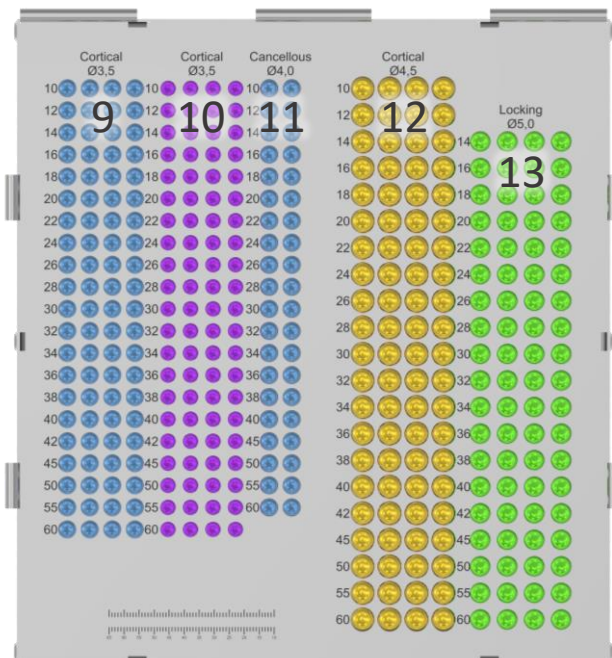

N#	REF	DESC	QTY
11	15.08.01.40028	Cancellous Screw, Fully Threaded, Ti, Ø4,0 x 28mm Torx	2
	15.08.01.40030	Cancellous Screw, Fully Threaded, Ti, Ø4,0 x 30mm Torx	2
	15.08.01.40032	Cancellous Screw, Fully Threaded, Ti, Ø4,0 x 32mm Torx	2
	15.08.01.40034	Cancellous Screw, Fully Threaded, Ti, Ø4,0 x 34mm Torx	2
	15.08.01.40036	Cancellous Screw, Fully Threaded, Ti, Ø4,0 x 36mm Torx	2
	15.08.01.40038	Cancellous Screw, Fully Threaded, Ti, Ø4,0 x 38mm Torx	2
	15.08.01.40040	Cancellous Screw, Fully Threaded, Ti, Ø4,0 x 40mm Torx	2
	15.08.01.40045	Cancellous Screw, Fully Threaded, Ti, Ø4,0 x 45mm Torx	2
	15.08.01.40050	Cancellous Screw, Fully Threaded, Ti, Ø4,0 x 50mm Torx	2
	15.08.01.40055	Cancellous Screw, Fully Threaded, Ti, Ø4,0 x 55mm Torx	2
15.08.01.40060	Cancellous Screw, Fully Threaded, Ti, Ø4,0 x 60mm Torx	2	
12	15.04.01.45010	Cortical Screw, Ti, Ø4,5 x 10mm Torx	4
	15.04.01.45012	Cortical Screw, Ti, Ø4,5 x 12mm Torx	4
	15.04.01.45014	Cortical Screw, Ti, Ø4,5 x 14mm Torx	4
	15.04.01.45016	Cortical Screw, Ti, Ø4,5 x 16mm Torx	4
	15.04.01.45018	Cortical Screw, Ti, Ø4,5 x 18mm Torx	4
	15.04.01.45020	Cortical Screw, Ti, Ø4,5 x 20mm Torx	4
	15.04.01.45022	Cortical Screw, Ti, Ø4,5 x 22mm Torx	4
	15.04.01.45024	Cortical Screw, Ti, Ø4,5 x 24mm Torx	4
	15.04.01.45026	Cortical Screw, Ti, Ø4,5 x 26mm Torx	4
	15.04.01.45028	Cortical Screw, Ti, Ø4,5 x 28mm Torx	4
	15.04.01.45030	Cortical Screw, Ti, Ø4,5 x 30mm Torx	4
	15.04.01.45032	Cortical Screw, Ti, Ø4,5 x 32mm Torx	4
	15.04.01.45034	Cortical Screw, Ti, Ø4,5 x 34mm Torx	4
	15.04.01.45036	Cortical Screw, Ti, Ø4,5 x 36mm Torx	4
	15.04.01.45038	Cortical Screw, Ti, Ø4,5 x 38mm Torx	4
	15.04.01.45040	Cortical Screw, Ti, Ø4,5 x 40mm Torx	4
13	15.04.01.45042	Cortical Screw, Ti, Ø4,5 x 42mm Torx	4
	15.04.01.45045	Cortical Screw, Ti, Ø4,5 x 45mm Torx	4
	15.04.01.45050	Cortical Screw, Ti, Ø4,5 x 50mm Torx	4
	15.04.01.45055	Cortical Screw, Ti, Ø4,5 x 55mm Torx	4
	15.04.01.45060	Cortical Screw, Ti, Ø4,5 x 60mm Torx	4
	15.14.01.50014	Locking Screw, Ti, Ø5,0 x 14mm Torx	4
	15.14.01.50016	Locking Screw, Ti, Ø5,0 x 16mm Torx	4
	15.14.01.50018	Locking Screw, Ti, Ø5,0 x 18mm Torx	4
	15.14.01.50020	Locking Screw, Ti, Ø5,0 x 20mm Torx	4
	15.14.01.50022	Locking Screw, Ti, Ø5,0 x 22mm Torx	4
	15.14.01.50024	Locking Screw, Ti, Ø5,0 x 24mm Torx	4
	15.14.01.50026	Locking Screw, Ti, Ø5,0 x 26mm Torx	4
	15.14.01.50028	Locking Screw, Ti, Ø5,0 x 28mm Torx	4
	15.14.01.50030	Locking Screw, Ti, Ø5,0 x 30mm Torx	4
	15.14.01.50032	Locking Screw, Ti, Ø5,0 x 32mm Torx	4
	15.14.01.50034	Locking Screw, Ti, Ø5,0 x 34mm Torx	4
15.14.01.50036	Locking Screw, Ti, Ø5,0 x 36mm Torx	4	
15.14.01.50038	Locking Screw, Ti, Ø5,0 x 38mm Torx	4	
15.14.01.50040	Locking Screw, Ti, Ø5,0 x 40mm Torx	4	
15.14.01.50042	Locking Screw, Ti, Ø5,0 x 42mm Torx	4	
15.14.01.50045	Locking Screw, Ti, Ø5,0 x 45mm Torx	4	
15.14.01.50050	Locking Screw, Ti, Ø5,0 x 50mm Torx	4	
15.14.01.50055	Locking Screw, Ti, Ø5,0 x 55mm Torx	4	
15.14.01.50060	Locking Screw, Ti, Ø5,0 x 60mm Torx	4