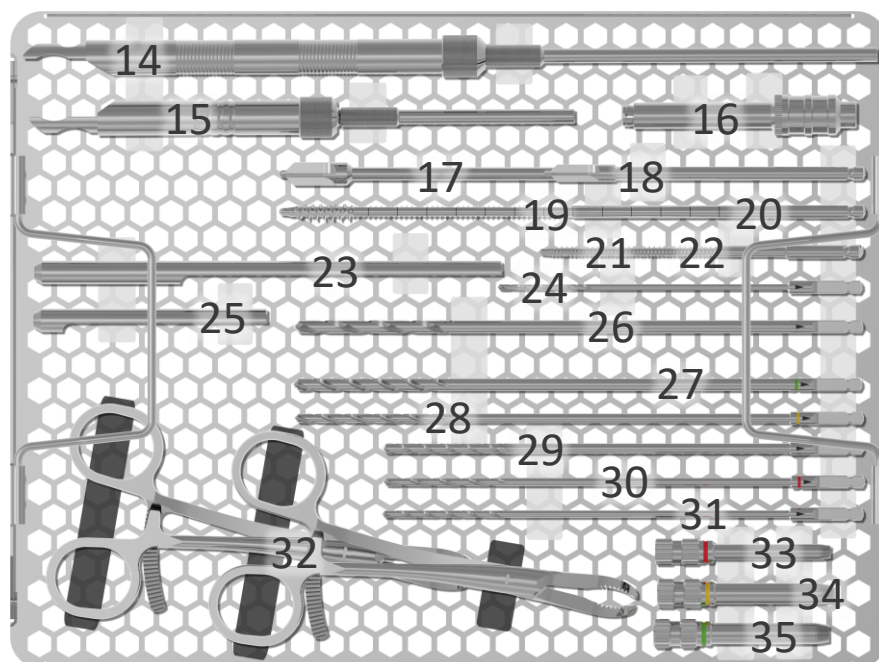

N#	REF	DESC	QTY
	25	09.08.02.16060	Gauge 60mm, Direct Measuring, for Wire 150mm, Ø up to 1.6mm	1
	26	09.01.01.45195	Drill Bit, Ø4.5 x 195mm, twist length 50mm, AO Coupling	2
	27	09.01.14.43195	Drill Bit, Ø4.3 x 195mm, twist length 50mm, AO Coupling, Green Code	2
	28	09.01.14.32195	Drill Bit, Ø3.2 x 195mm, twist length 50mm, AO Coupling, Yellow Code	2
	29	09.01.01.35165	Drill Bit, Ø3.5 x 165mm, twist length 40mm, AO Coupling (Shaft Screw)	2
	30	09.01.14.28165	Drill Bit, Ø2.8 x 165mm, twist length 40mm, AO Coupling, Red Code	2
	31	09.01.01.25165	Drill Bit, Ø2.5 x 165mm, twist length 40mm, AO Coupling	2
	32	09.10.04.01145	Reduction Forceps, Serrated Jaw, Ratchet, 145mm	2
	33	09.05.05.28000	Drill Guide, Ø2.8mm, Threaded	2
	34	09.05.05.32000	Drill Guide, Ø3.2mm, Threaded	2
	35	09.05.05.43000	Drill Guide, Ø4.3mm, Threaded	2