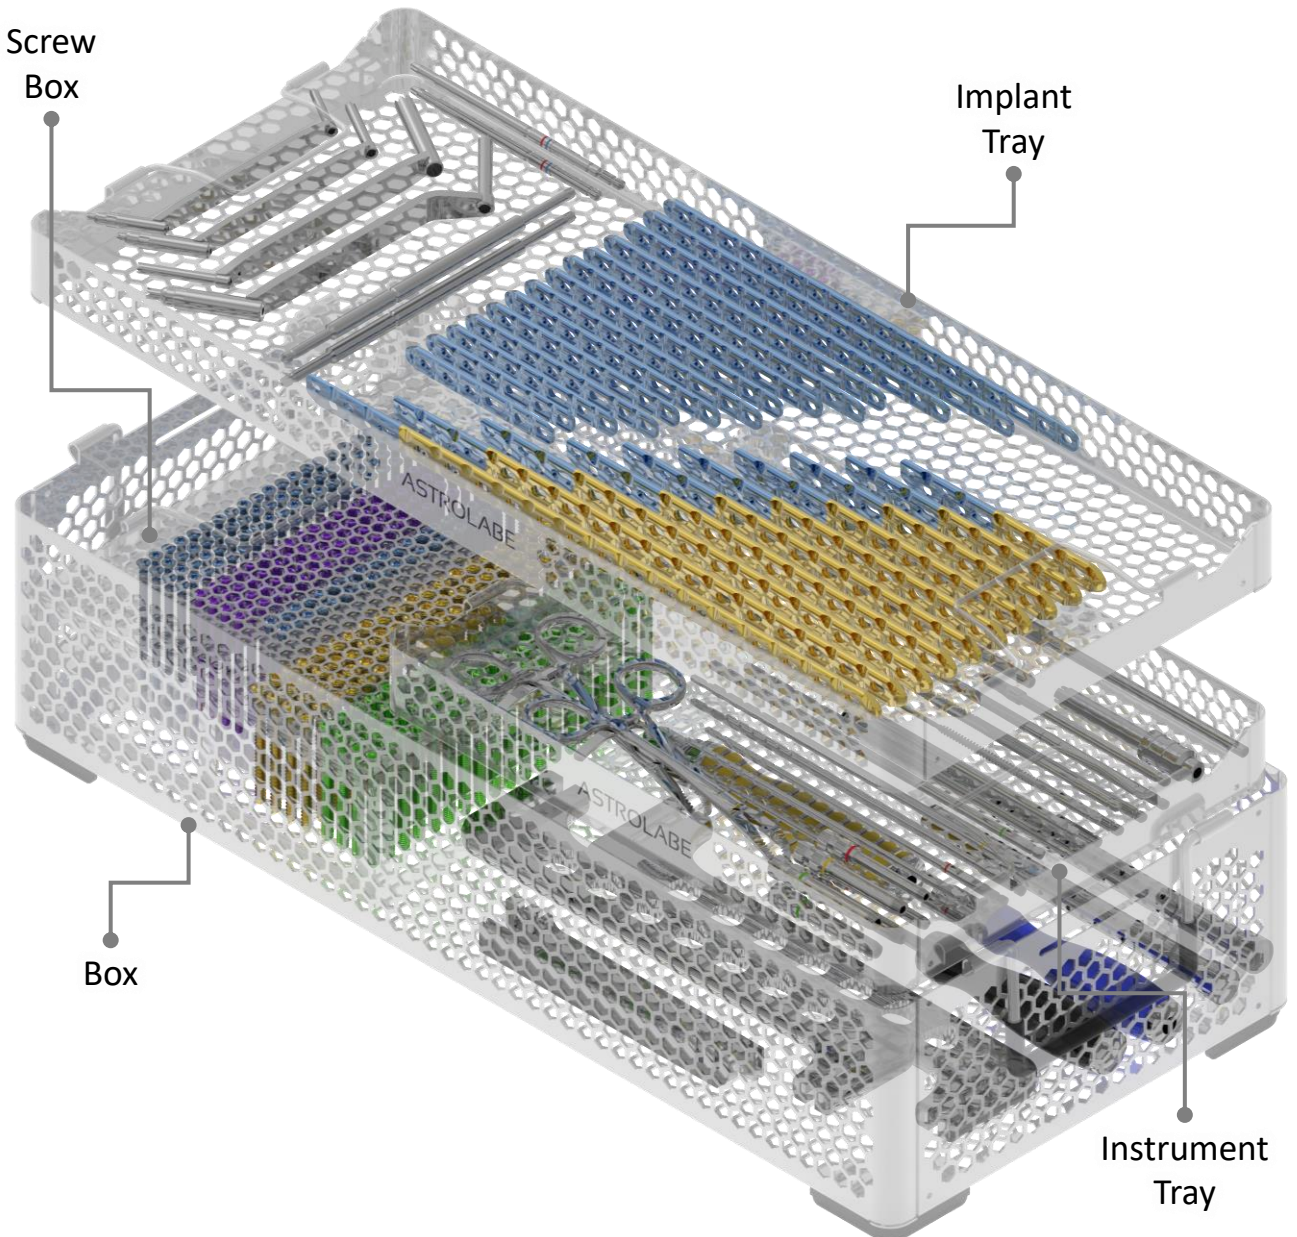

Astrolabe

LIFE AND MOBILITY

Box Components

Metaphyseal Full Set

Box Components Kit

09.50.03.00136

Component Trays & Screw Box

09.50.06.00157

09.50.06.00158

09.50.08.00105

Metaphyseal Full Set 3,5 / 4,5

Metaphyseal Full Set

	N#	REF	DESC	QTY
	1	09.07.05.15117	Shaft Screwdriver, Torx-15, 110mm, AO Coupling, Barrel Ø5.0mm, Blue-Red Code	2
	2	09.05.00.27000	Drill Guide, Ø2.7/Ø2.0mm, Universal	1
	3	09.05.00.35000	Drill Guide, Ø3.5/Ø2.5mm, Universal	1
	4	09.05.02.65320	Drill Guide, Ø6.5/Ø3.2mm, Double	1
	5	09.05.00.45000	Drill Guide, Ø4.5/Ø3.2mm, Universal	1
	6	09.07.05.25170	Shaft Screwdriver, Torx-25, 170mm, AO Coupling, Barrel Ø7.0mm	2