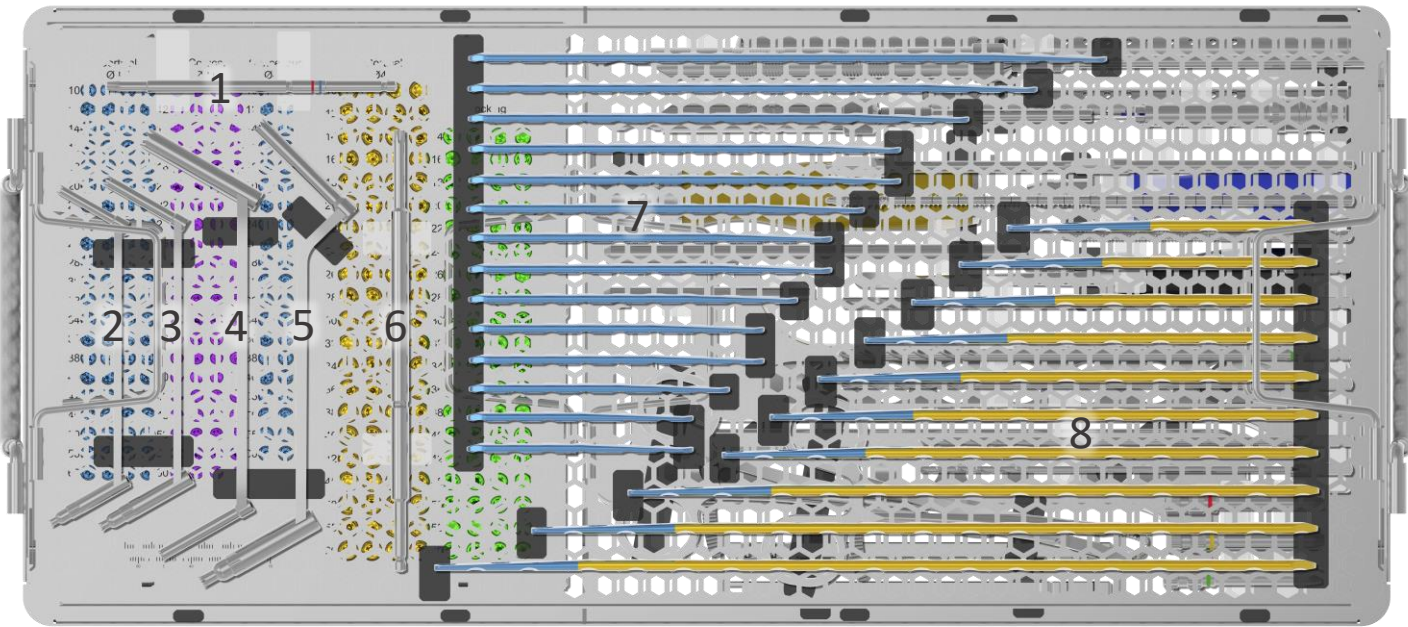

09.50.06.00158

09.50.08.00105

Metaphyseal Full Set 3,5 / 4,5

Metaphyseal Full Set

	N#	REF	DESC	QTY
	1	09.07.05.15117	Shaft Screwdriver, Torx-15, 110mm, AO Coupling, Barrel Ø5.0mm, Blue-Red Code	2
	2	09.05.00.27000	Drill Guide, Ø2.7/Ø2.0mm, Universal	1
	3	09.05.00.35000	Drill Guide, Ø3.5/Ø2.5mm, Universal	1
	4	09.05.02.65320	Drill Guide, Ø6.5/Ø3.2mm, Double	1
	5	09.05.00.45000	Drill Guide, Ø4.5/Ø3.2mm, Universal	1
	6	09.07.05.25170	Shaft Screwdriver, Torx-25, 170mm, AO Coupling, Barrel Ø7.0mm	2