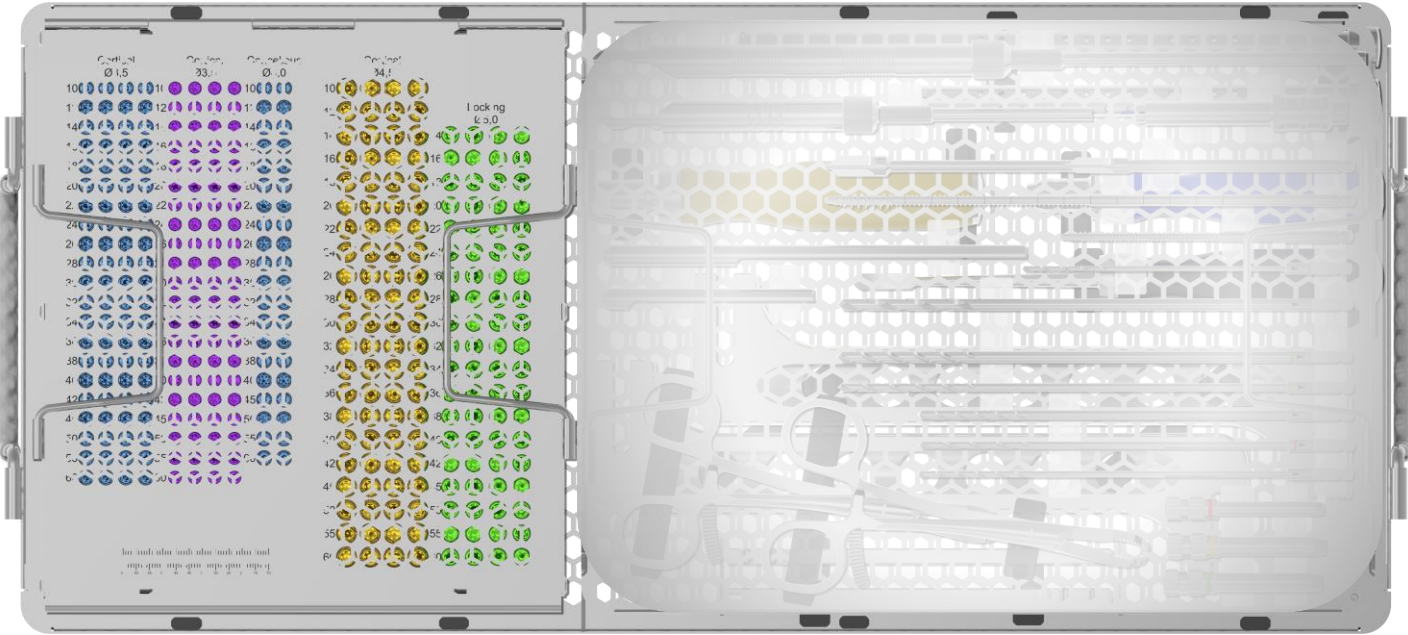

Metaphyseal Full Set

N#	REF	DESC	QTY
9	15.04.01.35010	Cortical Screw, Ti, Ø3,5 x 10mm Torx	4
	15.04.01.35012	Cortical Screw, Ti, Ø3,5 x 12mm Torx	4
	15.04.01.35014	Cortical Screw, Ti, Ø3,5 x 14mm Torx	4
	15.04.01.35016	Cortical Screw, Ti, Ø3,5 x 16mm Torx	4
	15.04.01.35018	Cortical Screw, Ti, Ø3,5 x 18mm Torx	4
	15.04.01.35020	Cortical Screw, Ti, Ø3,5 x 20mm Torx	4
	15.04.01.35022	Cortical Screw, Ti, Ø3,5 x 22mm Torx	4
	15.04.01.35024	Cortical Screw, Ti, Ø3,5 x 24mm Torx	4
	15.04.01.35026	Cortical Screw, Ti, Ø3,5 x 26mm Torx	4
	15.04.01.35028	Cortical Screw, Ti, Ø3,5 x 28mm Torx	4
	15.04.01.35030	Cortical Screw, Ti, Ø3,5 x 30mm Torx	4
	15.04.01.35032	Cortical Screw, Ti, Ø3,5 x 32mm Torx	4
	15.04.01.35034	Cortical Screw, Ti, Ø3,5 x 34mm Torx	4
	15.04.01.35036	Cortical Screw, Ti, Ø3,5 x 36mm Torx	4
	15.04.01.35038	Cortical Screw, Ti, Ø3,5 x 38mm Torx	4
	15.04.01.35040	Cortical Screw, Ti, Ø3,5 x 40mm Torx	4
	15.04.01.35042	Cortical Screw, Ti, Ø3,5 x 42mm Torx	4
	15.04.01.35045	Cortical Screw, Ti, Ø3,5 x 45mm Torx	4
	15.04.01.35050	Cortical Screw, Ti, Ø3,5 x 50mm Torx	4
15.04.01.35055	Cortical Screw, Ti, Ø3,5 x 55mm Torx	4	
15.04.01.35060	Cortical Screw, Ti, Ø3,5 x 60mm Torx	4	
10	15.14.01.35010	Locking Screw, Ti, Ø3,5 x 10mm Torx	4
	15.14.01.35012	Locking Screw, Ti, Ø3,5 x 12mm Torx	4
	15.14.01.35014	Locking Screw, Ti, Ø3,5 x 14mm Torx	4
	15.14.01.35016	Locking Screw, Ti, Ø3,5 x 16mm Torx	4
	15.14.01.35018	Locking Screw, Ti, Ø3,5 x 18mm Torx	4
	15.14.01.35020	Locking Screw, Ti, Ø3,5 x 20mm Torx	4
	15.14.01.35022	Locking Screw, Ti, Ø3,5 x 22mm Torx	4
	15.14.01.35024	Locking Screw, Ti, Ø3,5 x 24mm Torx	4
	15.14.01.35026	Locking Screw, Ti, Ø3,5 x 26mm Torx	4
	15.14.01.35028	Locking Screw, Ti, Ø3,5 x 28mm Torx	4
	15.14.01.35030	Locking Screw, Ti, Ø3,5 x 30mm Torx	4
	15.14.01.35034	Locking Screw, Ti, Ø3,5 x 34mm Torx	4
	15.14.01.35038	Locking Screw, Ti, Ø3,5 x 38mm Torx	4
	15.14.01.35040	Locking Screw, Ti, Ø3,5 x 40mm Torx	4
	15.14.01.35042	Locking Screw, Ti, Ø3,5 x 42mm Torx	4
	15.14.01.35045	Locking Screw, Ti, Ø3,5 x 45mm Torx	4
15.14.01.35050	Locking Screw, Ti, Ø3,5 x 50mm Torx	4	
15.14.01.35055	Locking Screw, Ti, Ø3,5 x 55mm Torx	4	
15.14.01.35060	Locking Screw, Ti, Ø3,5 x 60mm Torx	4	
11	15.08.01.40010	Cancellous Screw, Fully Threaded, Ti, Ø4,0 x 10mm Torx	2
	15.08.01.40012	Cancellous Screw, Fully Threaded, Ti, Ø4,0 x 12mm Torx	2
	15.08.01.40014	Cancellous Screw, Fully Threaded, Ti, Ø4,0 x 14mm Torx	2
	15.08.01.40016	Cancellous Screw, Fully Threaded, Ti, Ø4,0 x 16mm Torx	2
	15.08.01.40018	Cancellous Screw, Fully Threaded, Ti, Ø4,0 x 18mm Torx	2
	15.08.01.40020	Cancellous Screw, Fully Threaded, Ti, Ø4,0 x 20mm Torx	2
	15.08.01.40022	Cancellous Screw, Fully Threaded, Ti, Ø4,0 x 22mm Torx	2
	15.08.01.40024	Cancellous Screw, Fully Threaded, Ti, Ø4,0 x 24mm Torx	2
15.08.01.40026	Cancellous Screw, Fully Threaded, Ti, Ø4,0 x 26mm Torx	2