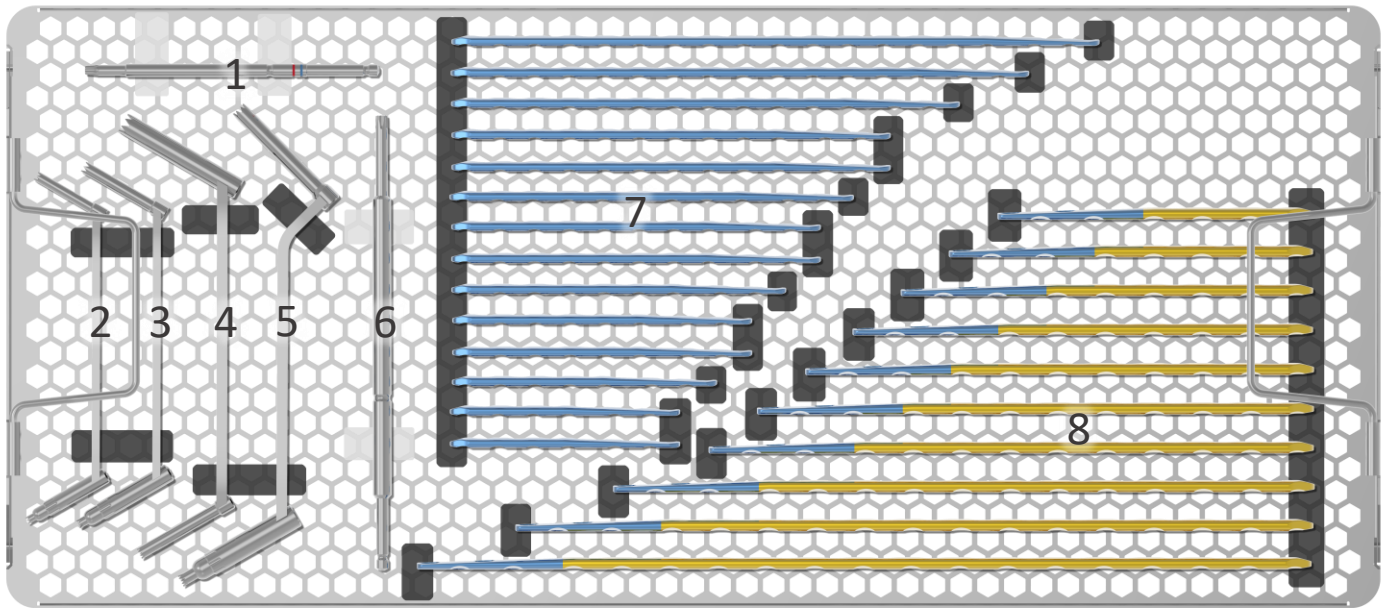

09.50.06.00158

09.50.08.00105

Metaphyseal Full Set 3,5 / 4,5

Metaphyseal Full Set

	N#	REF	DESC	QTY
	1	09.07.05.15117	Shaft Screwdriver, Torx-15, 110mm, AO Coupling, Barrel Ø5.0mm, Blue-Red Code	2
	2	09.05.00.27000	Drill Guide, Ø2.7/Ø2.0mm, Universal	1
	3	09.05.00.35000	Drill Guide, Ø3.5/Ø2.5mm, Universal	1
	4	09.05.02.65320	Drill Guide, Ø6.5/Ø3.2mm, Double	1
	5	09.05.00.45000	Drill Guide, Ø4.5/Ø3.2mm, Universal	1
	6	09.07.05.25170	Shaft Screwdriver, Torx-25, 170mm, AO Coupling, Barrel Ø7.0mm	2