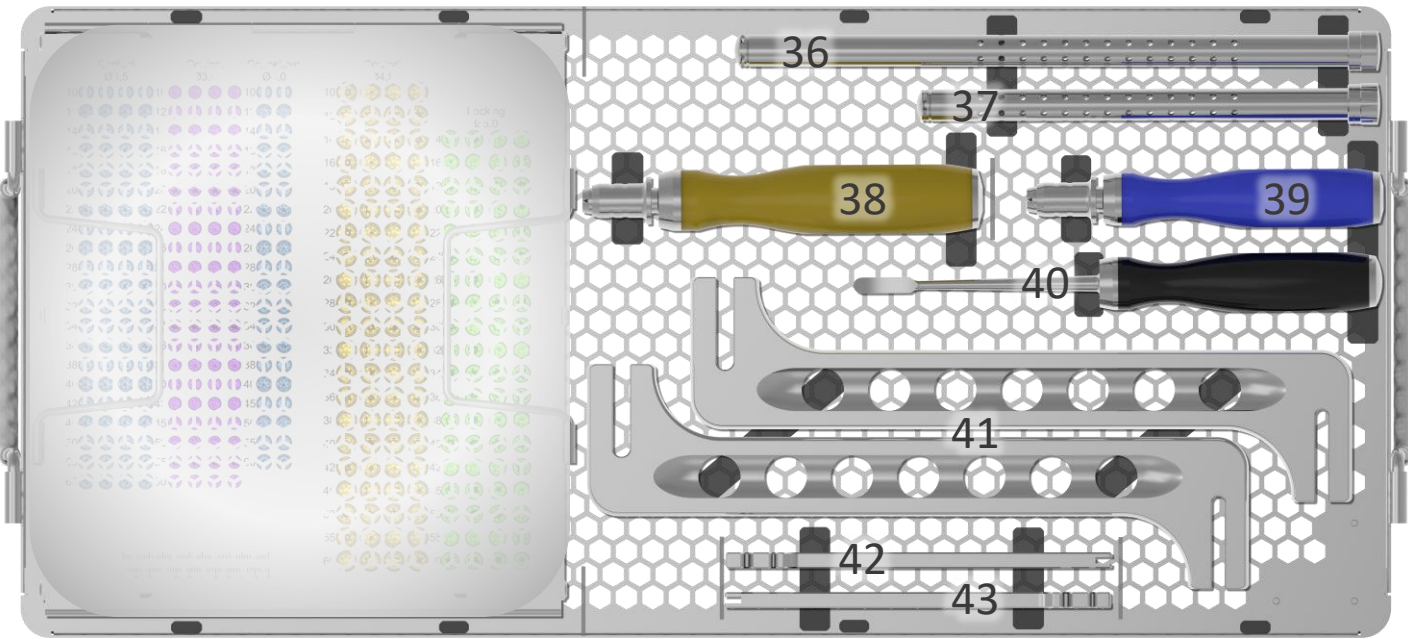

Metaphyseal Full Set

N#	REF	DESC	QTY

	09.50.10.00230	Dispenser for K-Wire 230mm	1

36

	17.02.01.20230	Kirschner Wire, SS, Trocar/Round, Ø2.0 x 230mm	10

37

	09.50.10.00150	Dispenser for K-Wire 150mm	1

	17.02.03.16150	Kirschner Wire, SS, Threaded Tip, Ø1.6 x 150mm	10

38

	09.04.04.15020	Handle, Cannulated, AO Coupling, 150mm, Yellow	1