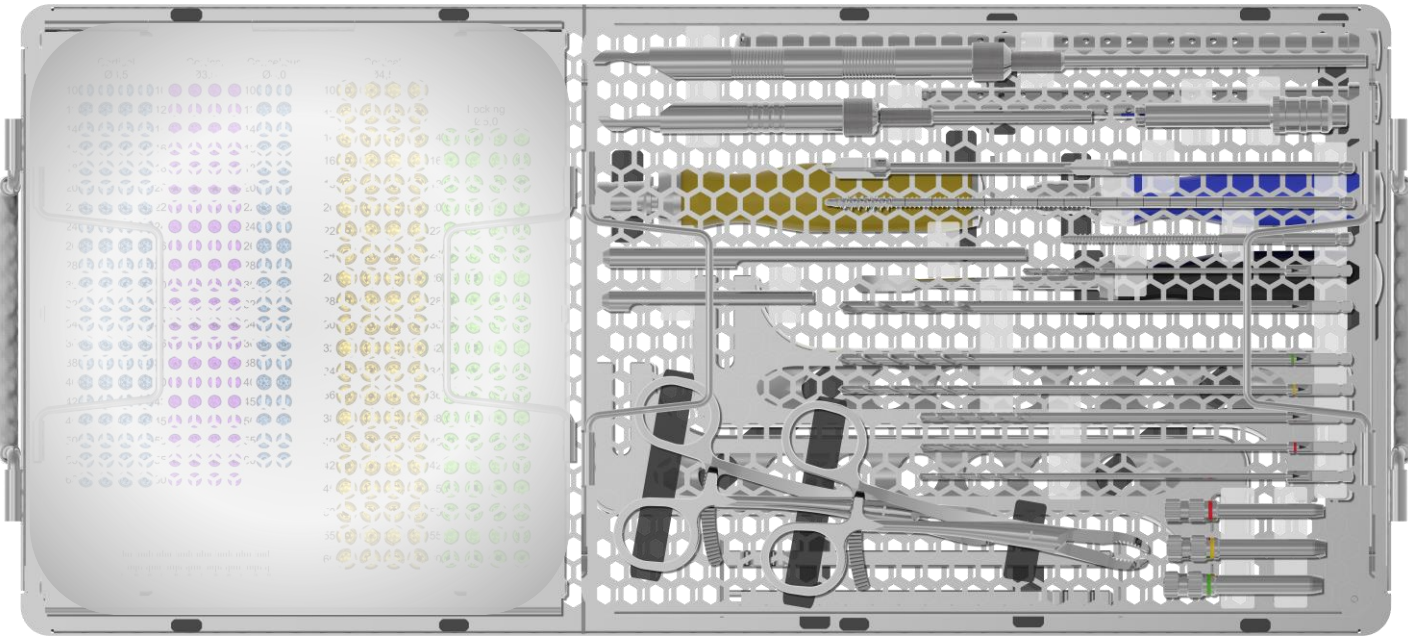

Metaphyseal Full Set

	N#	REF	DESC	QTY
	14	09.08.01.00120	Depth Gauge, 120mm	1
	15	09.08.01.00060	Depth Gauge, 60mm	1
	16	09.06.04.27350	Holding Sleeve, Ø2.7/3.5mm	1
	17	09.02.01.45000	Countersink, Ø4.5 - 6.5mm, AO Coupling	1
	18	09.02.01.35000	Countersink, Ø3.5 - 4.0mm, AO Coupling	1
	19	09.03.02.65000	Tap, Cancellous, Ø6.5 x 2.75mm, AO Coupling	1
	20	09.03.01.45000	Tap, Cortex, Ø4.5 x 1.75mm, AO Coupling	1
	21	09.03.01.35000	Tap, Cortex, Ø3.5 x 1.25mm, AO Coupling	1
	22	09.03.02.40000	Tap, Cancellous, Ø4.0 x 1.75mm, AO Coupling	1
	23	09.08.02.20090	Gauge 90mm, Direct Measuring, for Wire 230mm, Ø up to 2.0mm	1
	24	09.01.01.20125	Drill Bit, Ø2.0 x 125mm, twist length 30 mm, AO Coupling	2